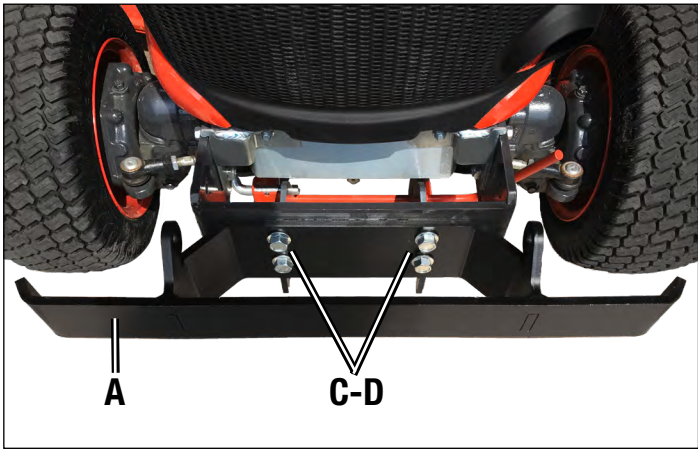

Front Weight Bracket Kit (TK95054)

This Front Weight Bracket Kit enables suitcase weights to be mounted on Kubota BX2380 and BX2680 Sub-Compact Tractors.

WARNING: A full TKV 20 can weigh upwards of 600 pounds. Refer to the manufacturer or dealership for proper ballasting requirements.

Installation Instructions

1. Bolt Weight Bracket (A) to the front of the tractor frame using the four 1/2" x 1-1/4" Flange Bolts (C) and 1/2" Flange Nuts (D). Torque to 52 +/-1 ft. lbs.

2. Hang the suitcase weights on the Weight Bracket. For suitcase weight compatibility, please consult the Suitcase Weight Compatibility table to the left.
 - 2a. For Kubota suitcase weights (G8103), slide the Retention Rod (B) through bottom of weights and use Hairpin Cotter (E) in the two furthest holes on the Retention Rod.

Kit Includes

Letter	Description	Qty
A	Weight Bracket	1
B	Retention Rod	1
C	1/2" x 1-1/4" Flange Bolt	4
D	1/2" Flange Nut	4
E	Hairpin Cotter	2

Suitcase Weight Compatibility

Part #	Mfg	Weight	Qty
G8103	Kubota	25 lb (11 kg)	10
LS203	Lonestar	42 lb (19 kg)	7
R66949/UC13263	John Deere	42 lb (19 kg)	7

- 2b. For Lonestar/Deere suitcase weights, slide the Retention Rod (B) through both holes on the top of the Weight Bracket and insert Hairpin Cotter (E) in the two center holes on the Retention Rod.

WARNING: Not using the shaft can result in serious injury or damage to equipment.