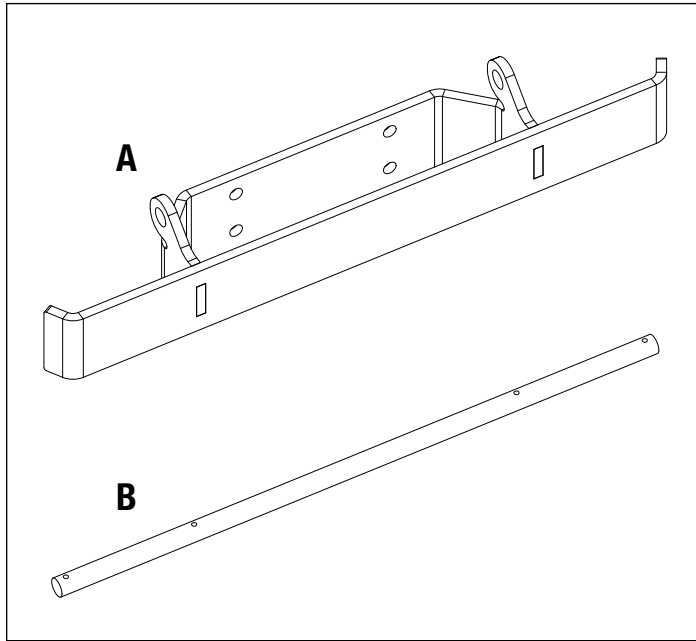

Front Weight Bracket Kit (TK95054)

This Front Weight Bracket Kit enables suitcase weights to be mounted on Kubota BX2380 and BX2680 Sub-Compact Tractors.

WARNING: A full TKV 20 can weigh upwards of 600 pounds. Refer to the manufacturer or dealership for proper ballasting requirements.

Installation Instructions

1. Bolt Weight Bracket (A) to the front of the tractor frame using the four 1/2" x 1-1/4" Flange Bolts (C) and 1/2" Flange Nuts (D). Torque to 52 +/-1 ft. lbs.

2. Hang the suitcase weights on the Weight Bracket. For suitcase weight compatibility, please consult the Suitcase Weight Compatibility table to the left.
 - 2a. For Kubota suitcase weights (G8103), slide the Retention Rod (B) through bottom of weights and use Hairpin Cotter (E) in the two furthest holes on the Retention Rod.

Kit Includes

Letter	Description	Qty
A	Weight Bracket	1
B	Retention Rod	1
C	1/2" x 1-1/4" Flange Bolt	4
D	1/2" Flange Nut	4
E	Hairpin Cotter	2

Suitcase Weight Compatibility

Part #	Mfg	Weight	Qty
G8103	Kubota	25 lb (11 kg)	10
LS203	Lonestar	42 lb (19 kg)	7
R66949/UC13263	John Deere	42 lb (19 kg)	7

- 2b. For Lonestar/Deere suitcase weights, slide the Retention Rod (B) through both holes on the top of the Weight Bracket and insert Hairpin Cotter (E) in the two center holes on the Retention Rod.

WARNING: Not using the shaft can result in serious injury or damage to equipment.