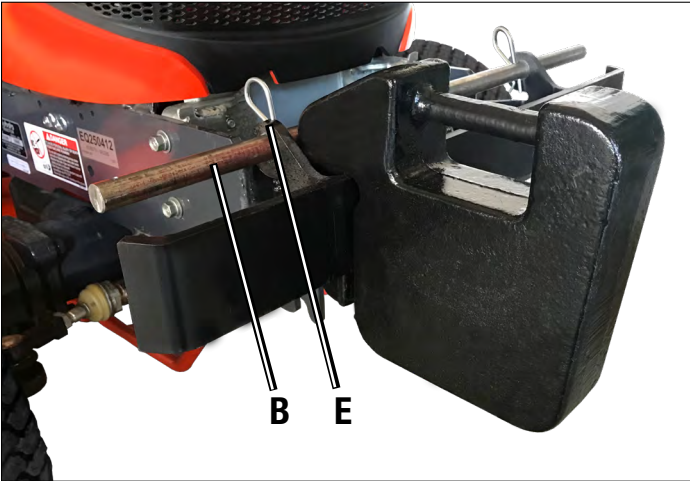

Installation Instructions

1. Bolt Weight Bracket (A) to the front of the tractor frame using the four 1/2" x 1-1/4" Flange Bolts (C) and 1/2" Flange Nuts (D). Torque to 52 +/-1 ft. lbs.

2. Hang the suitcase weights on the Weight Bracket. For suitcase weight compatibility, please consult the Suitcase Weight Compatibility table to the left.
 - 2a. For Kubota suitcase weights (G8103), slide the Retention Rod (B) through bottom of weights and use Hairpin Cotter (E) in the two furthest holes on the Retention Rod.

Kit Includes

Letter	Description	Qty
A	Weight Bracket	1
B	Retention Rod	1
C	1/2" x 1-1/4" Flange Bolt	4
D	1/2" Flange Nut	4
E	Hairpin Cotter	2

Suitcase Weight Compatibility

Part #	Mfg	Weight	Qty
G8103	Kubota	25 lb (11 kg)	10
LS203	Lonestar	42 lb (19 kg)	7
R66949/UC13263	John Deere	42 lb (19 kg)	7

- 2b. For Lonestar/Deere suitcase weights, slide the Retention Rod (B) through both holes on the top of the Weight Bracket and insert Hairpin Cotter (E) in the two center holes on the Retention Rod.

WARNING: Not using the shaft can result in serious injury or damage to equipment.