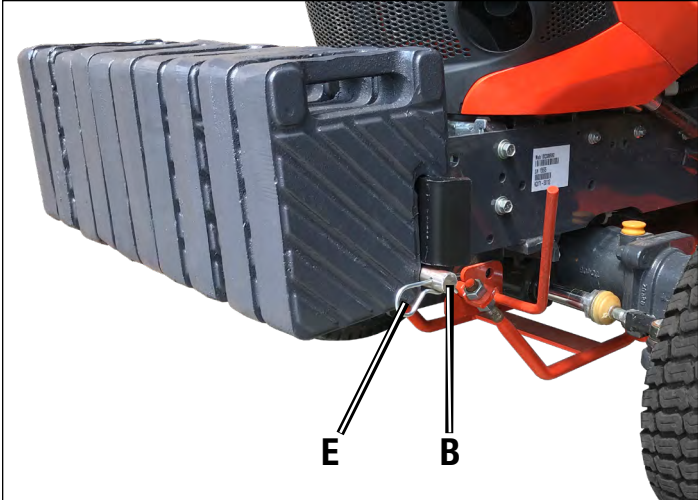

Front Weight Bracket Kit (TK95054)

This Front Weight Bracket Kit enables suitcase weights to be mounted on Kubota BX2380 and BX2680 Sub-Compact Tractors.

WARNING: A full TKV 20 can weigh upwards of 600 pounds. Refer to the manufacturer or dealership for proper ballasting requirements.

Installation Instructions

1. Bolt Weight Bracket (A) to the front of the tractor frame using the four 1/2" x 1-1/4" Flange Bolts (C) and 1/2" Flange Nuts (D). Torque to 52 +/-1 ft. lbs.

2. Hang the suitcase weights on the Weight Bracket. For suitcase weight compatibility, please consult the Suitcase Weight Compatibility table to the left.
 - 2a. For Kubota suitcase weights (G8103), slide the Retention Rod (B) through bottom of weights and use Hairpin Cotter (E) in the two furthest holes on the Retention Rod.

Kit Includes

Letter	Description	Qty
A	Weight Bracket	1
B	Retention Rod	1
C	1/2" x 1-1/4" Flange Bolt	4
D	1/2" Flange Nut	4
E	Hairpin Cotter	2

Suitcase Weight Compatibility

Part #	Mfg	Weight	Qty
G8103	Kubota	25 lb (11 kg)	10
LS203	Lonestar	42 lb (19 kg)	7
R66949/UC13263	John Deere	42 lb (19 kg)	7

- 2b. For Lonestar/Deere suitcase weights, slide the Retention Rod (B) through both holes on the top of the Weight Bracket and insert Hairpin Cotter (E) in the two center holes on the Retention Rod.

WARNING: Not using the shaft can result in serious injury or damage to equipment.